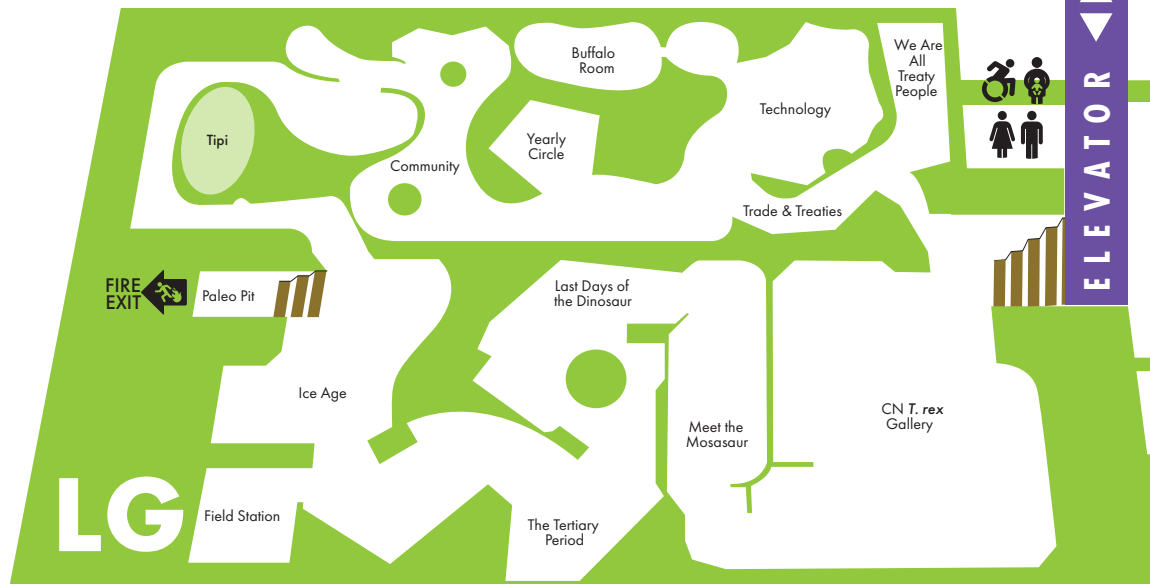

RSM

ROYAL SASKATCHEWAN MUSEUM

# Gallery Map

**Visit.  
Donate.  
Explore.**

**UG**

**LG**

WASCANA PARK  
**SOUTH ENTRANCE**

**LOBBY**

**AUDITORIUM**

**SHOP**

ALBERT STREET & COLLEGE AVE  
**NORTH EXIT**

**ELEVATOR**