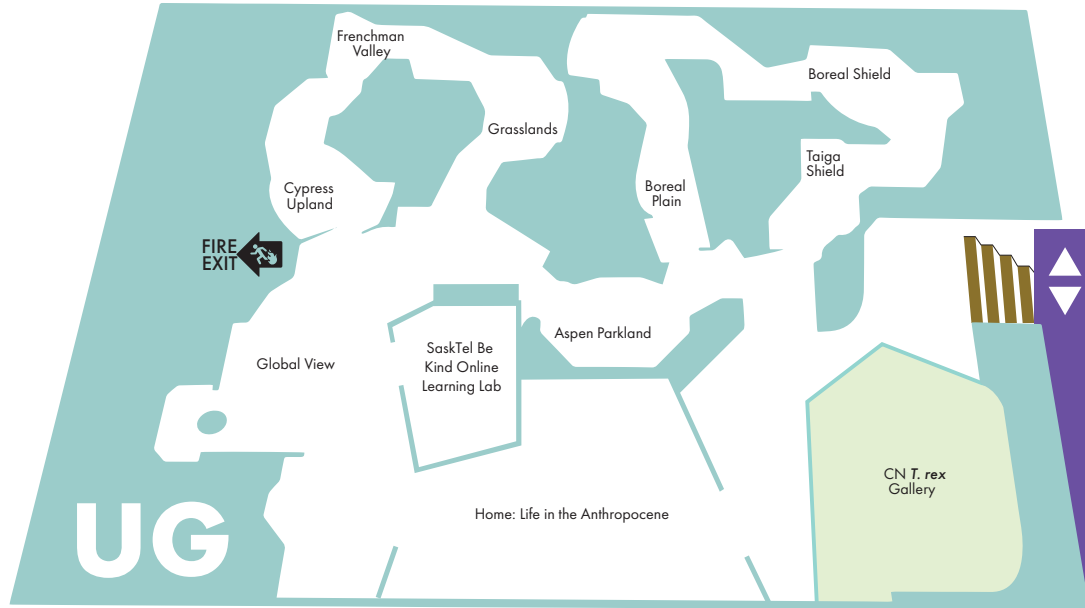

RSM

ROYAL SASKATCHEWAN MUSEUM

# Gallery Map

**Visit.  
Donate.  
Explore.**

**UG**

**LG**

WASCANA PARK  
**SOUTH ENTRANCE**

**LOBBY**

**AUDITORIUM**

**SHOP**